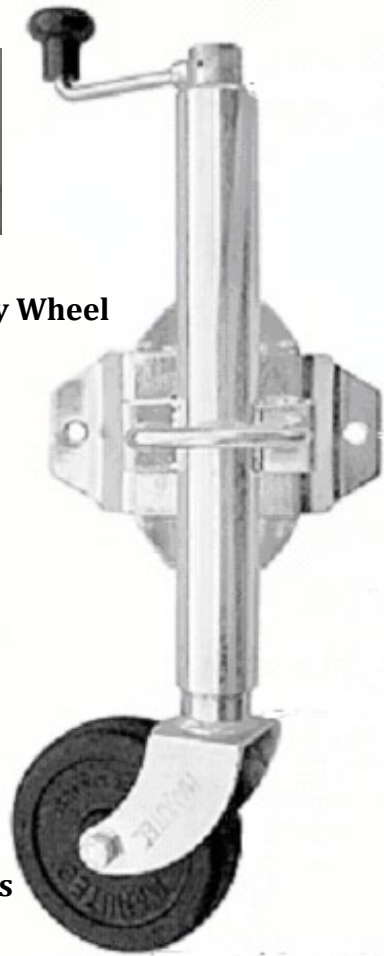

Interior light & switch

Swivel Jockey Wheel

Non LED Side Marker Lamp (Red/Amber)

Truck light NON LED

TOLEDO Trailers
1800 45 44 43
www.toledotrailers.com.au